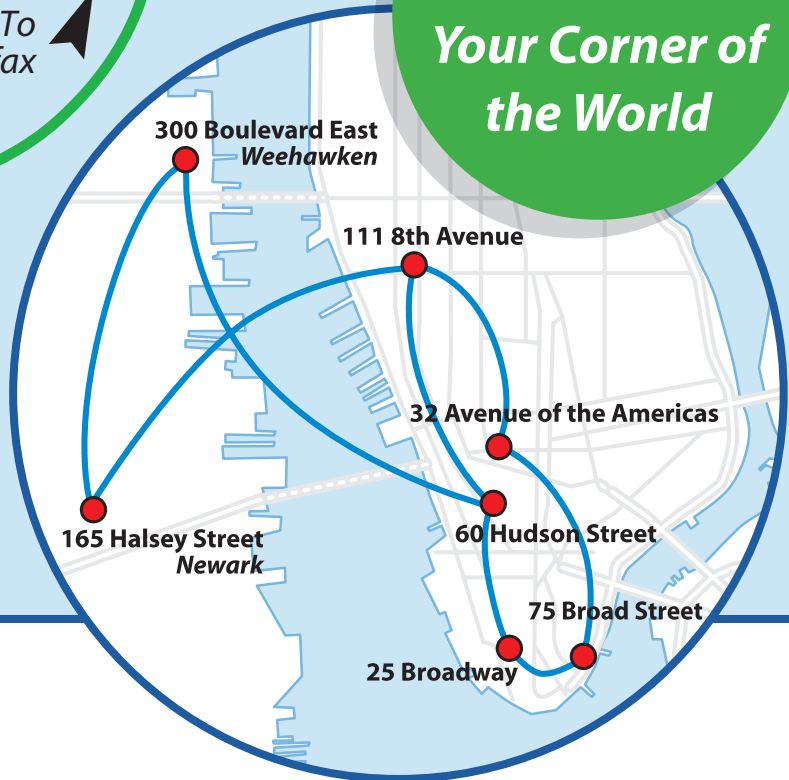

**A Network
Customized for
Your Corner of
the World**

NEW YORK METRO POINTS OF PRESENCE

NYC Connect / tel*

Suite 1515, 15th Floor - 111 8th Avenue
New York City, New York

The Hub

24th Floor - 32 Avenue of the Americas,
New York City, New York

tel*

9th Floor MMR - 60 Hudson Street
New York City, New York

FiberNet

19th Floor - 60 Hudson Street
New York City, New York

Telehouse America

5th-6th Floors - 25 Broadway
New York City, New York

Building Meet Me Room

9th Floor MMR - 165 Halsey Street
Newark, New Jersey

NEON Communications PoP

360 Hamilton Avenue
White Plains, New York

Fibertech PoP

1st Floor - 1351 Washington Boulevard
Stamford, Connecticut

Savvis

3rd Floor - 300 Boulevard East
Weehawken, New Jersey